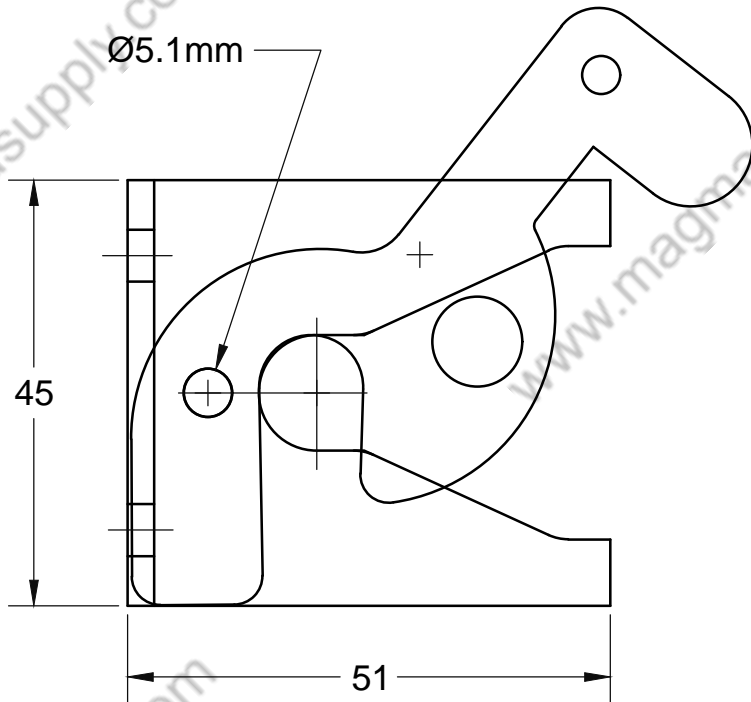

② ROD HANDLE

① LEVER DOOR LOCK

ITEM CODE: MSF021	MAGMA INDUSTRIAL SUPPLY LTD. BC, CANADA		
NAME: Self Lock Gate Latch Complete Set			
DATE: 03/02/2018	DRN BY: R.K.	CHECKED BY:	APPROVED BY:
ALL DIMENSION IN MM	REV. NO. 00	SCALE 1:1	